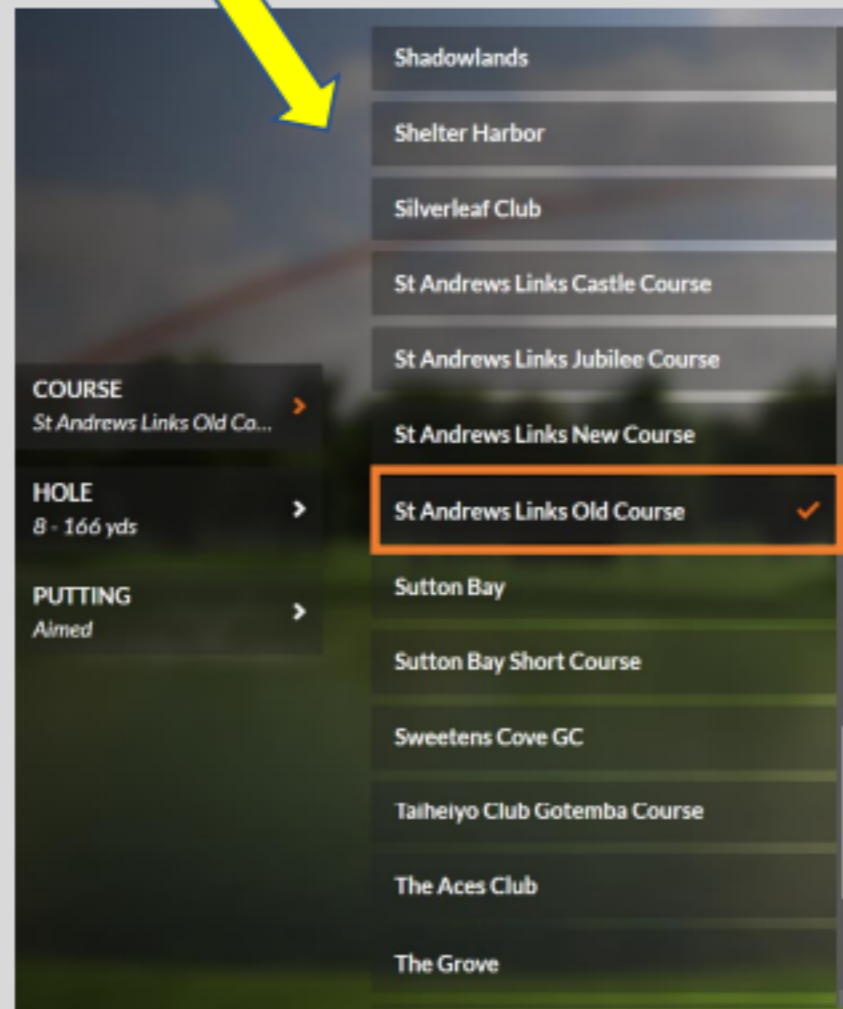

THE GROVE
Hertfordshire, UK | Difficulty: ●●●●○

TIMBERLINE GOLF CLUB
Alabama, USA | Difficulty: ●●●●○

Sign in TRACKMAN Akira Mimura

昼間と夕暮れ、
お好きな景色を選択

STEP 2-4 メイン画面設定4 ... ゲームモード

ゲームモード!

The screenshot shows the TrackMan main menu with a golf course background. At the top, there are navigation tabs: PRACTICE, COURSES, GAMES (highlighted with an orange circle), and MORE. Below the tabs, the title "CAPTURE THE FLAG" is displayed in large white letters. Underneath the title is a short description: "Challenge your friends to a game of skill and strategy. Hit it closer than your opponent to capture as many flags as you can." Below this is an orange "SELECT" button. At the bottom, there are three game mode thumbnails. The first is "ニアピンゲーム" (Near Pin Game) with a red flag and the text "CLOSEST TO THE PIN". The second is "ドラゴンゲーム" (Dragon Game) with a dragon icon and the text "HIT IT!". The third is "グリーン取りゲーム" (Green Capture Game) with a white ball and the text "CAPTURE THE FLAG". At the bottom left, there is a "Sign in" link. At the bottom center, the "TRACKMAN" logo is visible. At the bottom right, the name "Akira Mimura" is displayed next to a hamburger menu icon.

CLOSEST TO THE PIN

HIT IT!

CAPTURE THE FLAG

Sign in TRACKMAN Akira Mimura

STEP 5-1 バーチャルゴルフ ... オンコースプラクティス

登録コースのお好きなホールを選んでティーショットを練習できます

ゴルフ場紹介文

ST ANDREWS LINKS OLD COURSE
The Old Course is the Home of Golf and one of the most traditional and iconic golf courses in the world with a history going back to the 16th century. The course has hosted 'The Open Championship' more than any other course in the rotation. With unmatched history, the course includes iconic landmarks, such as the Swilcan Bridge on the 18th hole, the 'Road bunker' on the 17th hole, and large double greens on 14 of the holes.