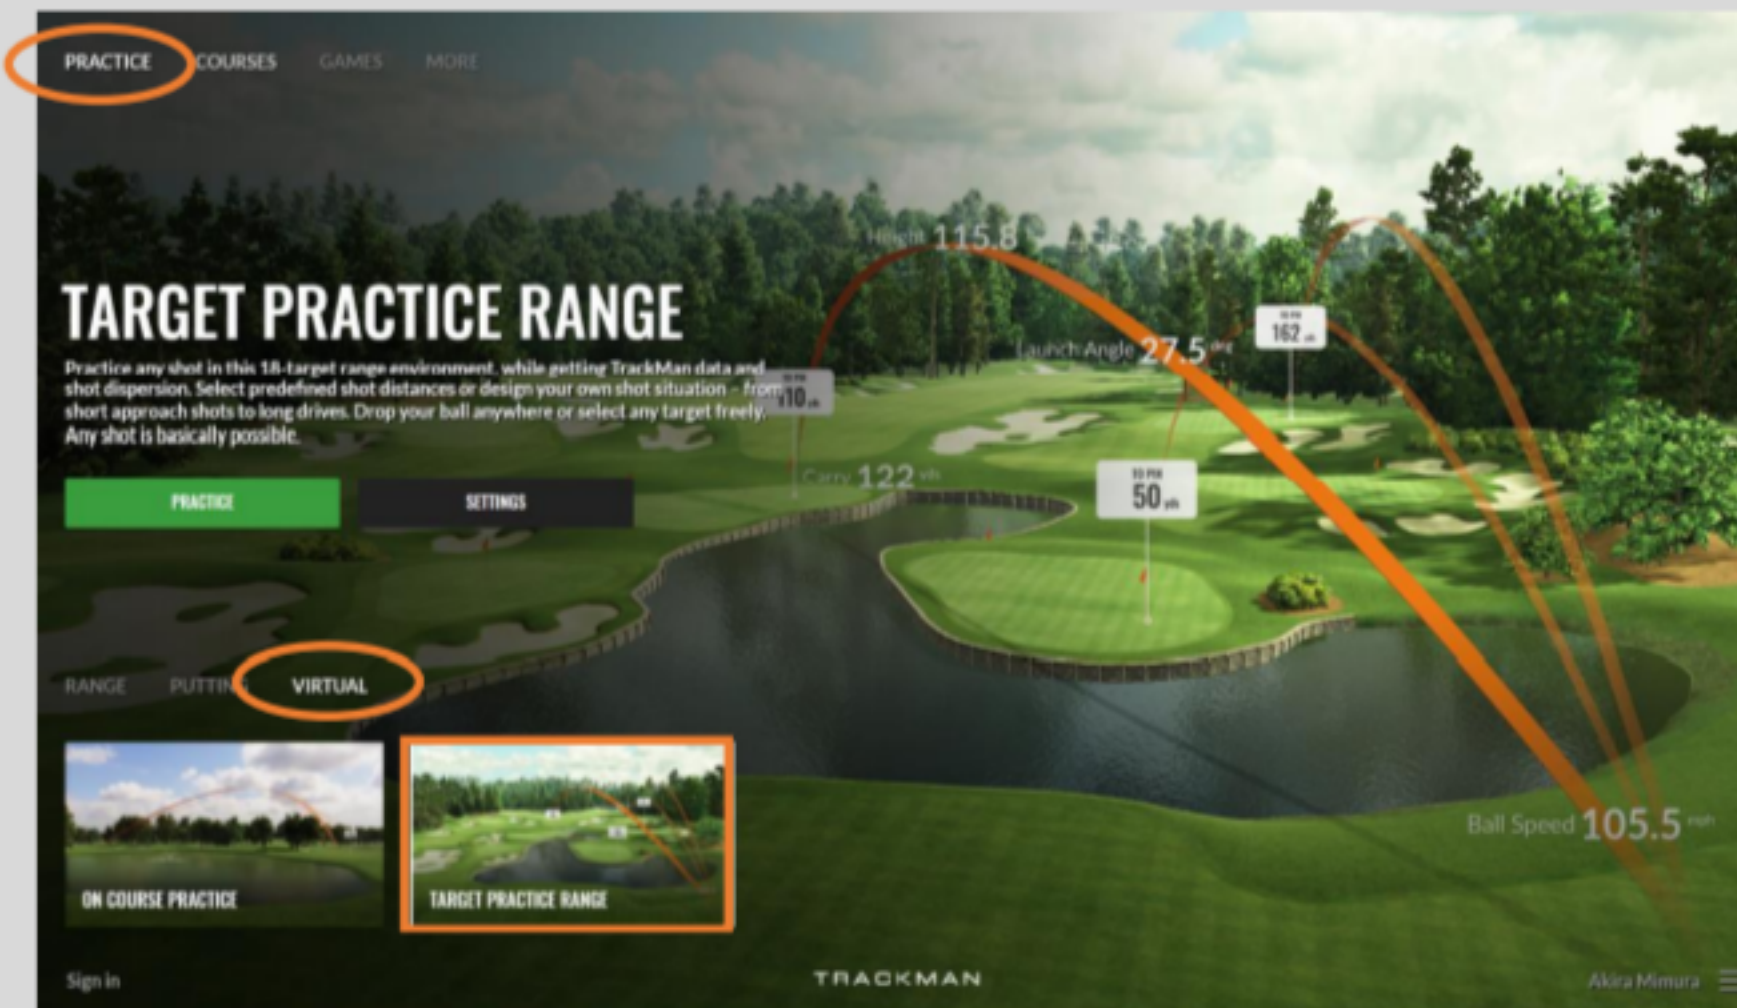

START

練習用バーチャルゴルフ

パッティング計測

テストセンター

コンバインテスト

データ履歴はこちらから

SHOT ANALYSIS TEST CENTER TRACKMAN COMBINE SHOT HISTORY

各種設定 Step6へ

Sign in TRACKMAN Akira Mimura

STEP 2-1 メイン画面説明2 … 練習モード(バーチャルゴルフ)

有名コースを含め、登録されているコースで練習!

架空のドライビングレンジで様々な距離を練習!!

Click to add text

STEP 2-3 メイン画面説明3 ... バーチャルゴルフ(ラウンド)

バーチャルゴルフは
こちらから

The screenshot shows a virtual golf course selection interface. At the top, there are navigation tabs: PRACTICE, COURSES (highlighted with an orange circle), GAMES, and MORE. Below the navigation, a large background image shows a lush green golf course with a sand trap in the foreground and Mount Fuji in the distance. The text on the screen includes: "GOTEMBA, JAPAN - PAR 72 - 6539 YDS ELEVATION: 656 YDS", "TAIHEIYO CLUB GOTEMBA COURSE", and a descriptive paragraph: "Featuring majestic views of Mount Fuji just west of Tokyo, Japan, the hillside course Gotemba is the flagship of the Taiheiyo Club family. Selected as the No.1 course in Japan by the country's leading golf magazine it's no surprise that Gotemba is host to a range of international professional tournaments, including the World Golf Championships." Below this, there is a "SELECT COURSE" button and three filter buttons: "最近追加されたコース" (Recently added courses), "18ホール本コース" (18-hole main course), and "PAR3コース" (PAR3 course). At the bottom, there is a carousel of course thumbnails: SUTTON BAY (South Dakota, US | Difficulty: ●●●●○), SWEETENS COVE GC (Tennessee, US | Difficulty: ●●●●○), TAIHEIYO CLUB GOTEMBA COURSE (Gotemba, Japan | Difficulty: ●●●●○), THE GROVE (Hertfordshire, UK | Difficulty: ●●●●○), and TIMBERLINE GOLF CLUB (Alabama, USA | Difficulty: ●●●●○). The bottom of the screen features a "Sign in" link, the "TRACKMAN" logo, and the user name "Akira Mimura" with a menu icon.