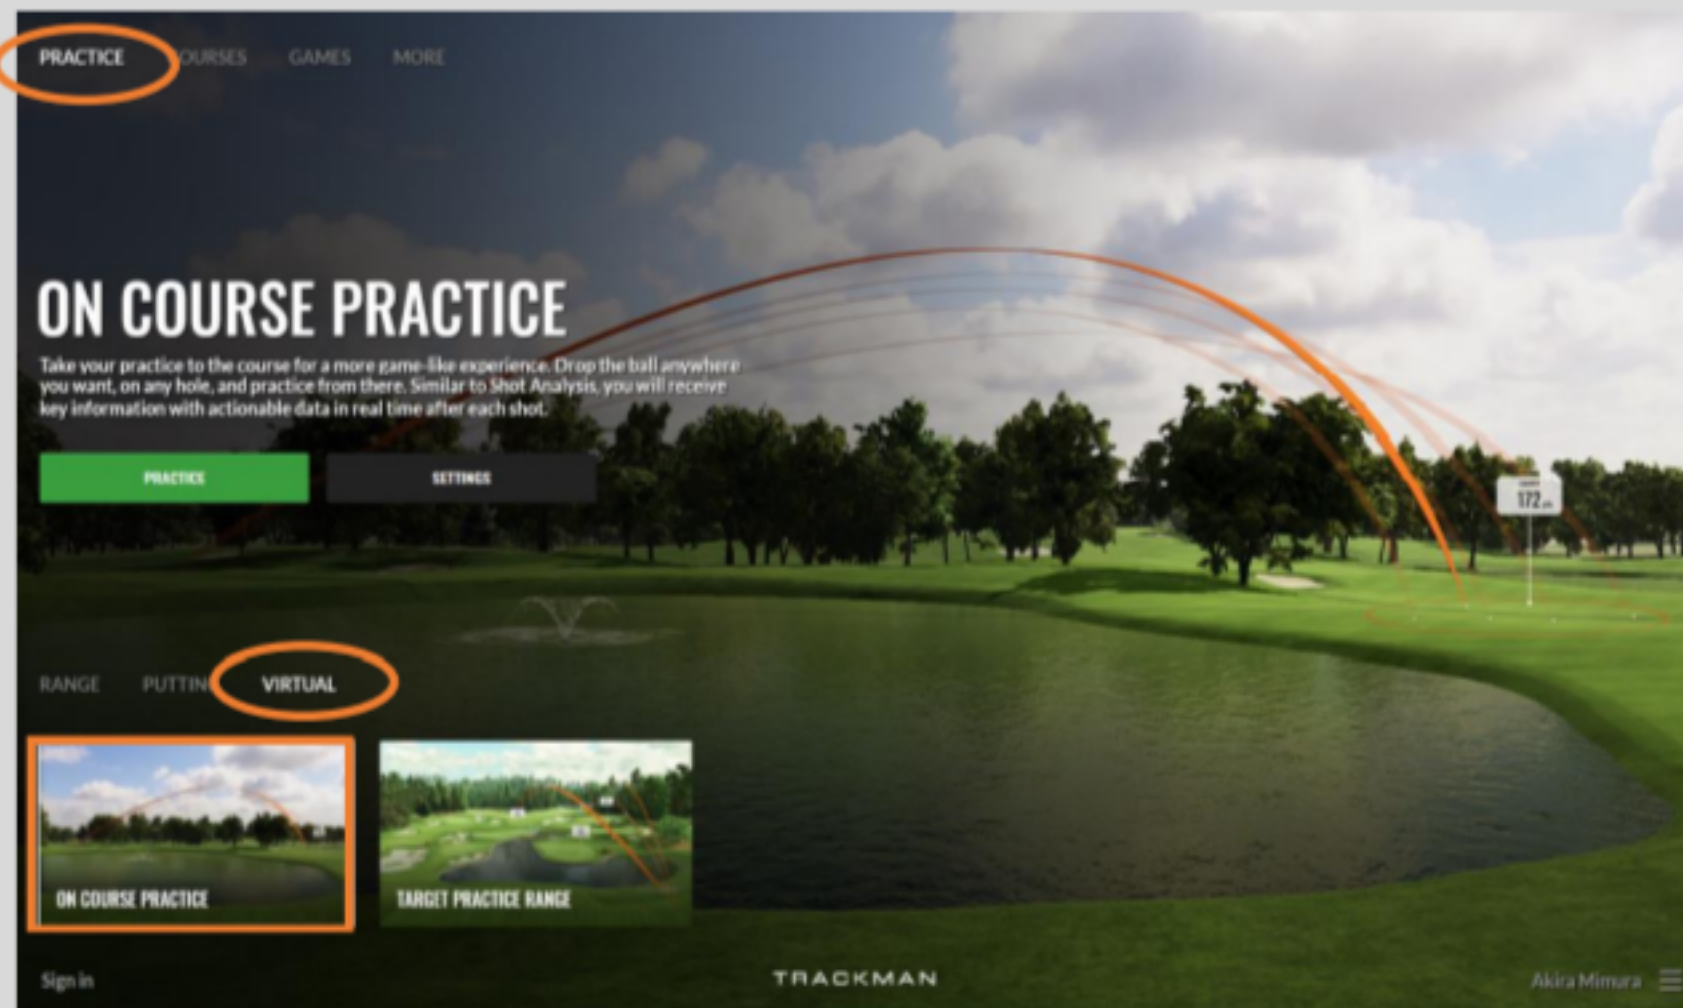

START

練習用バーチャルゴルフ

パッティング計測

テストセンター

コンバインテスト

データ履歴はこちらから

SHOT ANALYSIS TEST CENTER TRACKMAN COMBINE SHOT HISTORY

各種設定 Step6へ

Sign in TRACKMAN Akira Mimura

STEP 2-1 メイン画面説明2 … 練習モード(バーチャルゴルフ)

有名コースを含め、登録されているコースで練習!

架空のドライビングレンジで様々な距離を練習!!

Click to add text

STEP 2-3 メイン画面説明3 ... バーチャルゴルフ(ラウンド)

バーチャルゴルフは
こちらから

The screenshot shows a virtual golf course selection interface. At the top, there are navigation tabs: PRACTICE, COURSES (highlighted with an orange circle), GAMES, and MORE. Below the navigation, a large background image shows a lush green golf course with a sand trap in the foreground and Mount Fuji in the distance. The text on the screen includes: "GOTEMBA, JAPAN - PAR 72 - 6539 YDS ELEVATION: 656 YDS", "TAIHEIYO CLUB GOTEMBA COURSE", and a descriptive paragraph: "Featuring majestic views of Mount Fuji just west of Tokyo, Japan, the hillside course Gotemba is the flagship of the Taiheiyo Club family. Selected as the No.1 course in Japan by the country's leading golf magazine it's no surprise that Gotemba is host to a range of international professional tournaments, including the World Golf Championships." Below this, there is a "SELECT COURSE" button and three filter buttons: "最近追加されたコース" (Recently added courses), "18ホール本コース" (18-hole main course), and "PAR3コース" (PAR3 course). At the bottom, there is a carousel of course thumbnails: SUTTON BAY (South Dakota, US | Difficulty: ●●●●○), SWEETENS COVE GC (Tennessee, US | Difficulty: ●●●●○), TAIHEIYO CLUB GOTEMBA COURSE (Gotemba, Japan | Difficulty: ●●●●○), THE GROVE (Hertfordshire, UK | Difficulty: ●●●●○), and TIMBERLINE GOLF CLUB (Alabama, USA | Difficulty: ●●●●○). The bottom of the screen features a "Sign in" link, the "TRACKMAN" logo, and the user name "Akira Mimura" with a menu icon.