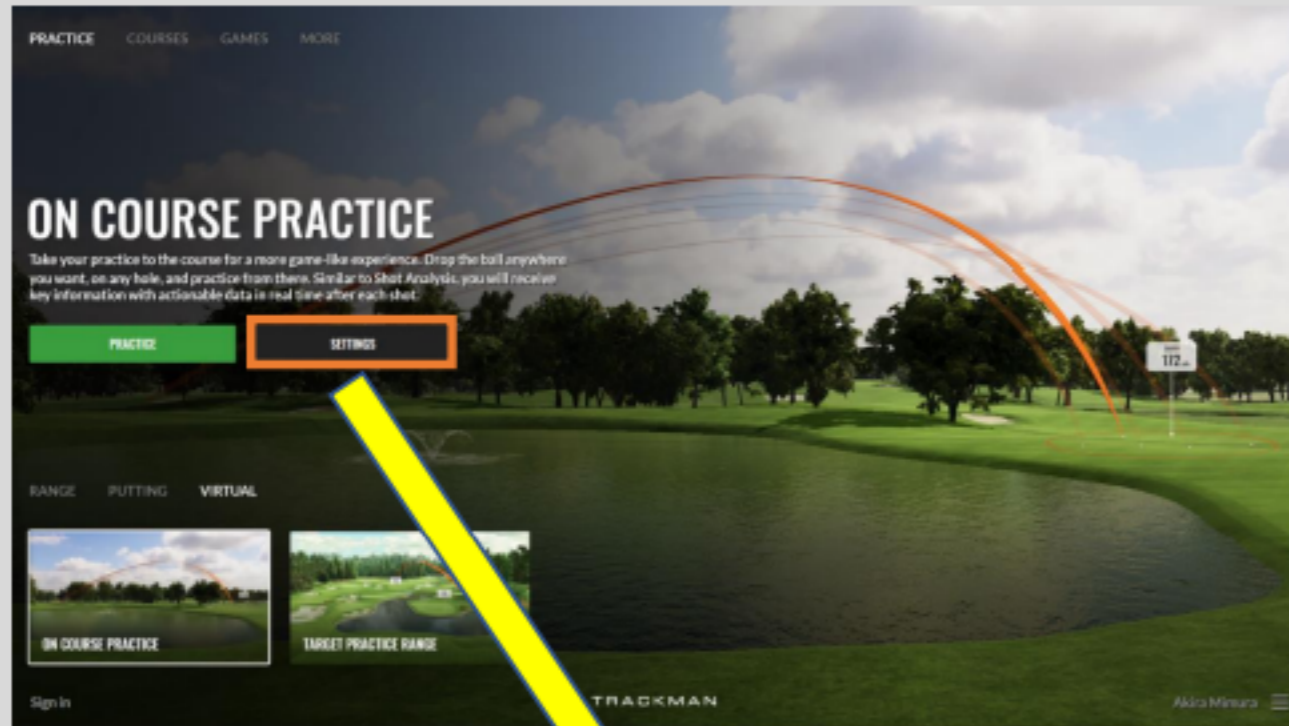

THE GROVE
Hertfordshire, UK | Difficulty: ●●●●○

TIMBERLINE GOLF CLUB
Alabama, USA | Difficulty: ●●●●○

Sign in TRACKMAN Akira Mimura

昼間と夕暮れ、
お好きな景色を選択

STEP 2-4 メイン画面設定4 ... ゲームモード

ゲームモード!

The screenshot shows the TrackMan main menu with a golf course background. At the top, there are navigation tabs: PRACTICE, COURSES, GAMES (highlighted with an orange circle), and MORE. Below the tabs, the title "CAPTURE THE FLAG" is displayed in large white letters. Underneath the title is a short description: "Challenge your friends to a game of skill and strategy. Hit it closer than your opponent to capture as many flags as you can." Below this is an orange "SELECT" button. At the bottom, there are three game mode thumbnails. The first is "ニアピンゲーム" (Near Pin Game) with a red flag and the text "CLOSEST TO THE PIN". The second is "ドラゴンゲーム" (Dragon Game) with a dragon icon and the text "HIT IT!". The third is "グリーン取りゲーム" (Green Capture Game) with a white ball and the text "CAPTURE THE FLAG". At the bottom left, there is a "Sign in" link. At the bottom center, the "TRACKMAN" logo is visible. At the bottom right, the name "Akira Mimura" is displayed next to a hamburger menu icon.

CLOSEST TO THE PIN

HIT IT!

CAPTURE THE FLAG

Sign in TRACKMAN Akira Mimura

STEP 5-1 バーチャルゴルフ ... オンコースプラクティス

登録コースのお好きなホールを選んでティーショットを練習できます

ゴルフ場紹介文

ST ANDREWS LINKS OLD COURSE
The Old Course is the Home of Golf and one of the most traditional and iconic golf courses in the world with a history going back to the 16th century. The course has hosted 'The Open Championship' more than any other course in the rotation. With unmatched history, the course includes iconic landmarks, such as the Swilcan Bridge on the 18th hole, the 'Road bunker' on the 17th hole, and large double greens on 14 of the holes.