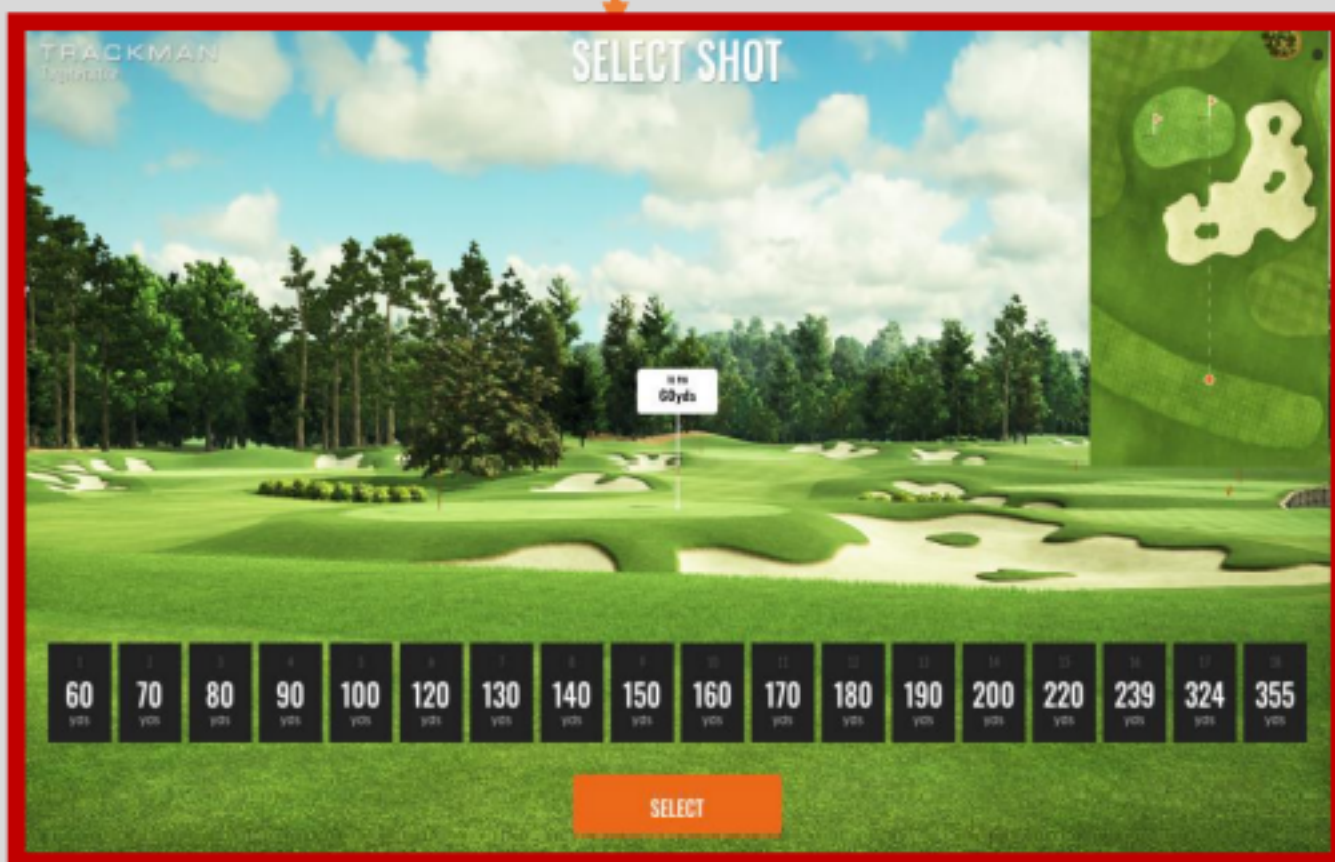

STEP 5-2 バーチャルゴルフ ... ターゲットプラクティスレンジ

8項目のデータを選んで
チェックしながら練習

距離選択画面