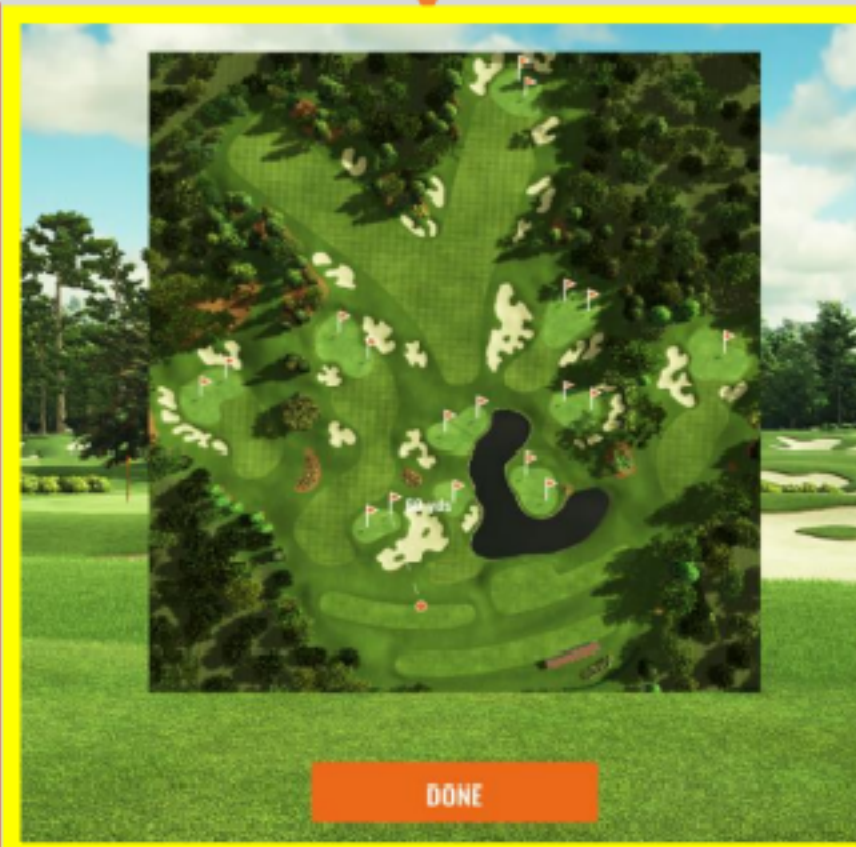

STEP 5-2 バーチャルゴルフ ... ターゲットプラクティスレンジ

8項目のデータを選んで
チェックしながら練習

グリーン選択画面